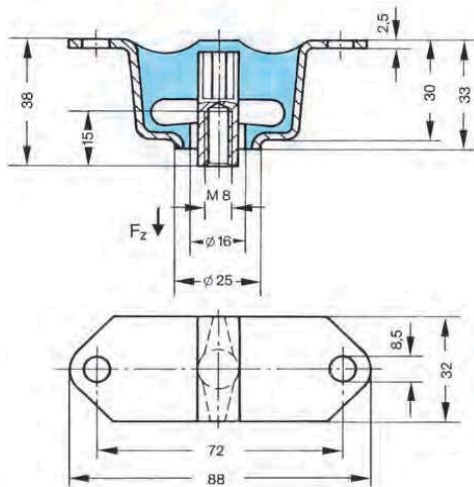

## MEGI® Ceiling Element

**Megi ceiling element**  
**Part No. 782 002**  
**Versions:**  
**hard, medium, soft**

**Megi ceiling element**  
**Part No. 782 002 S1**  
**Versions:**  
**hard, medium, soft**

**Other dimensions and materials are available on request**