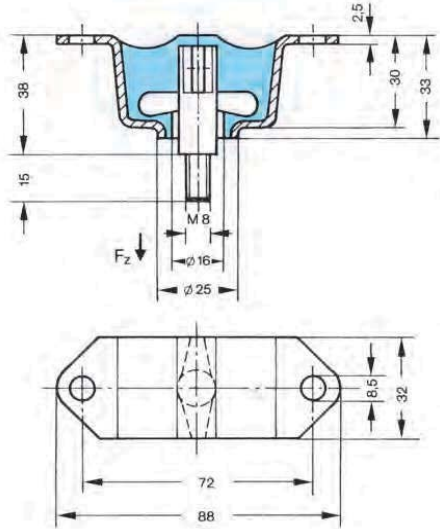

## MEGI® Ceiling Element

**Megi ceiling element**  
**Part No. 782 002**  
**Versions:**  
**hard, medium, soft**

**Megi ceiling element**  
**Part No. 782 002 S1**  
**Versions:**  
**hard, medium, soft**

**Other dimensions and materials are available on request**